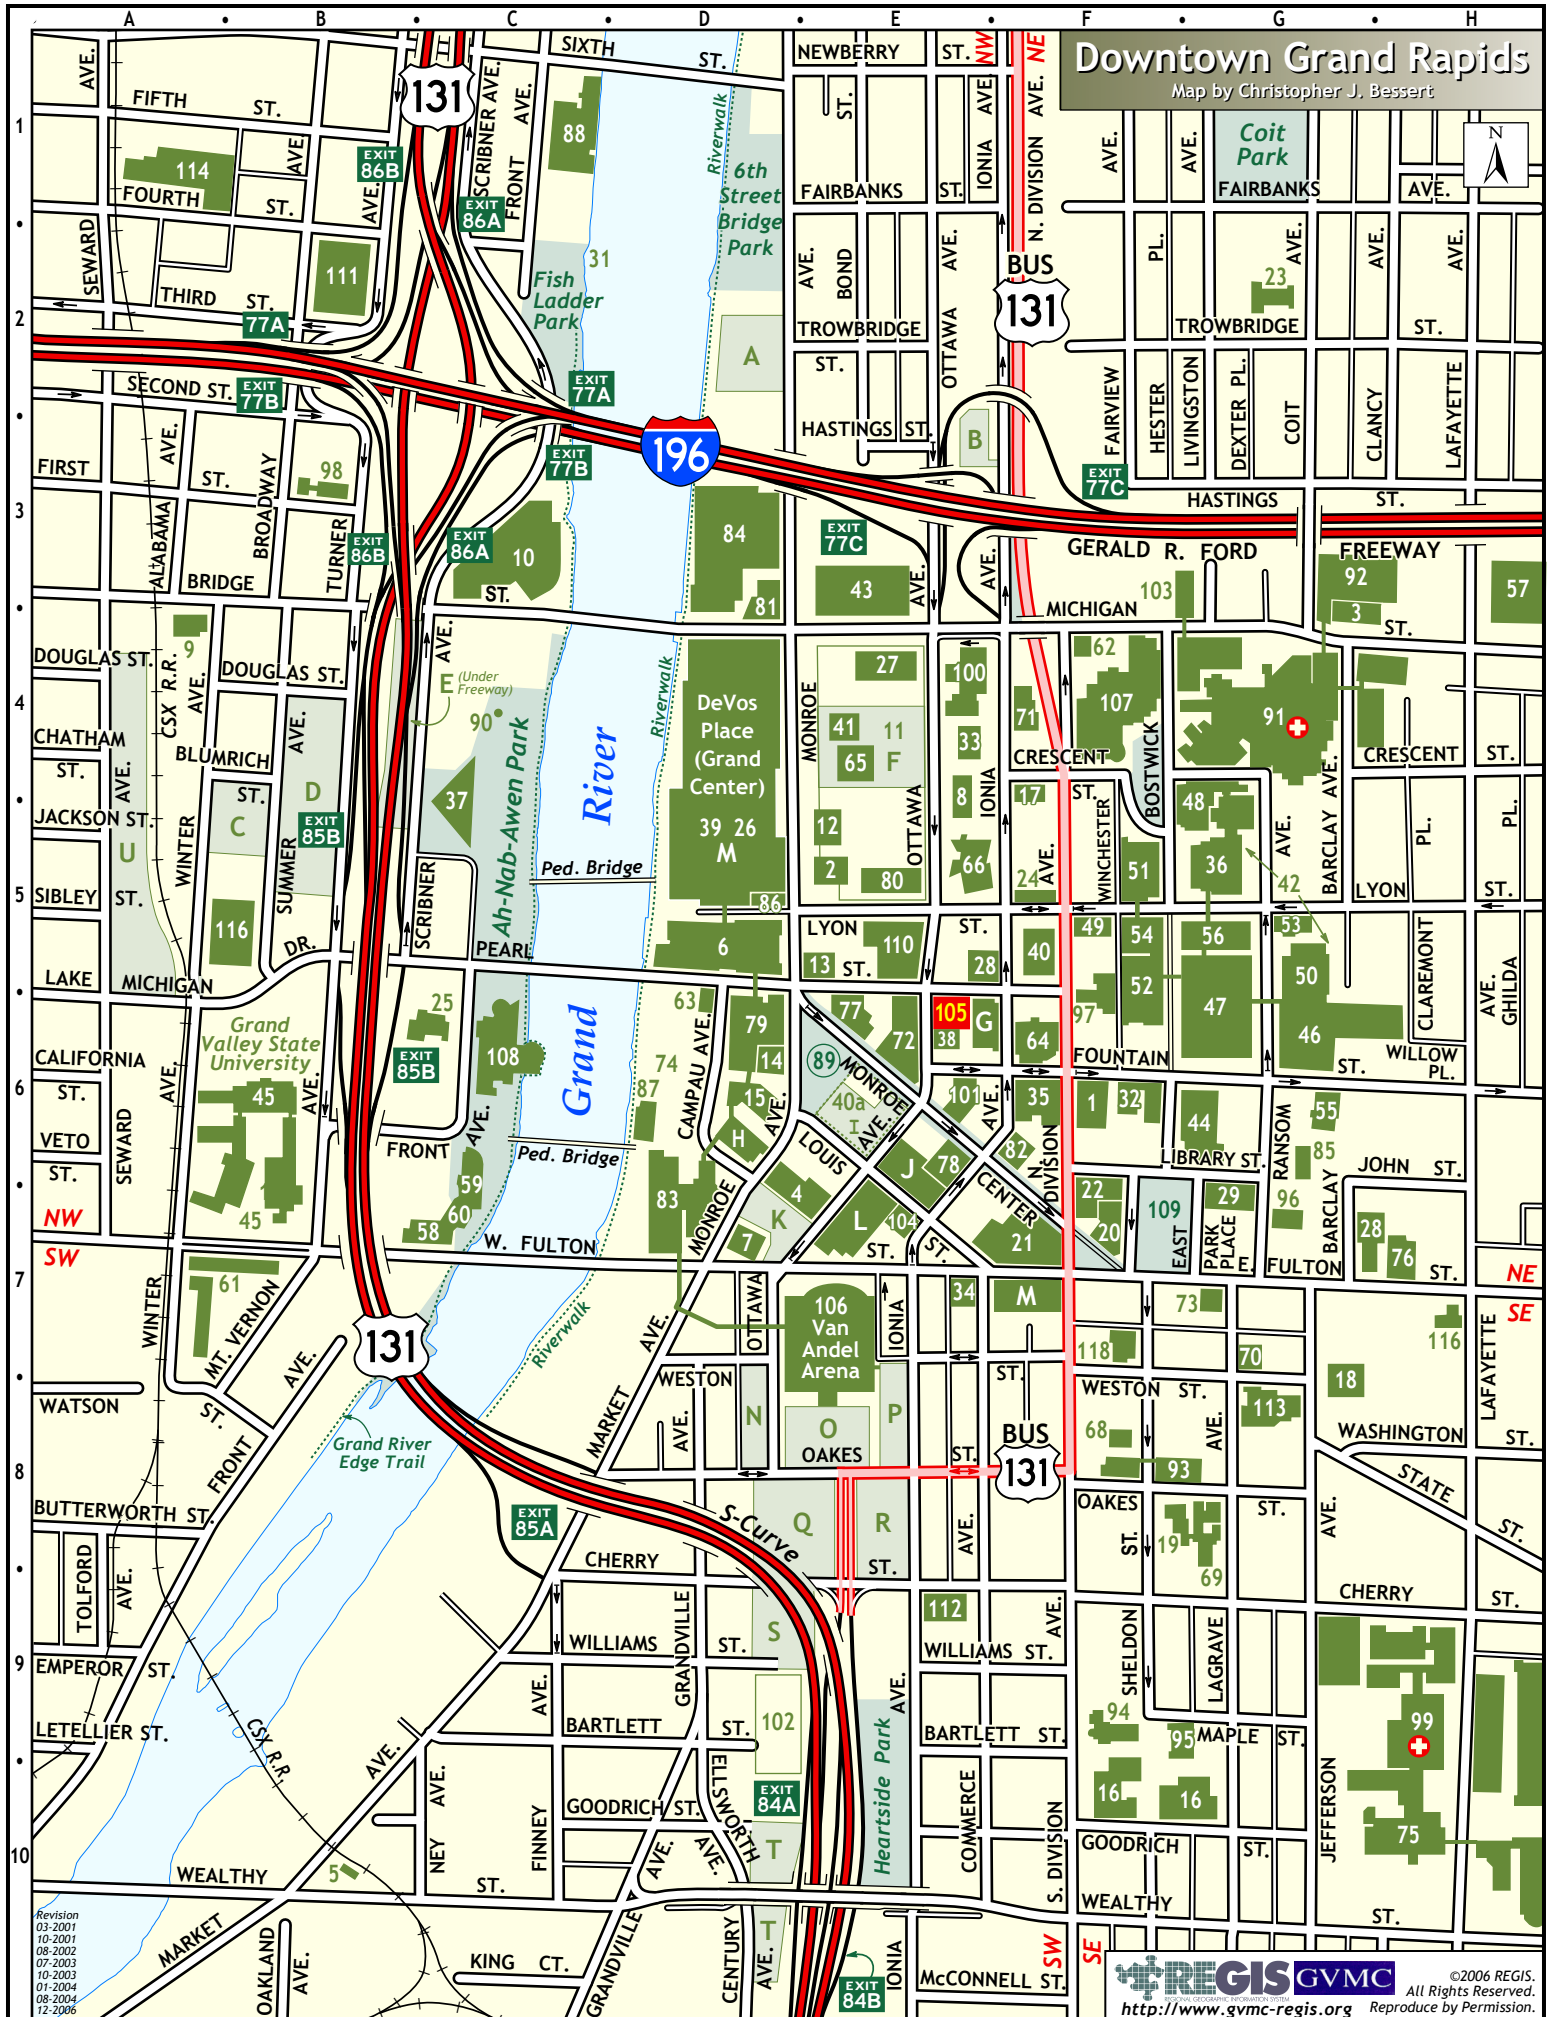

Downtown Grand Rapids

Map by Christopher J. Bessert

Downtown Grand Rapids Map Building Location Key